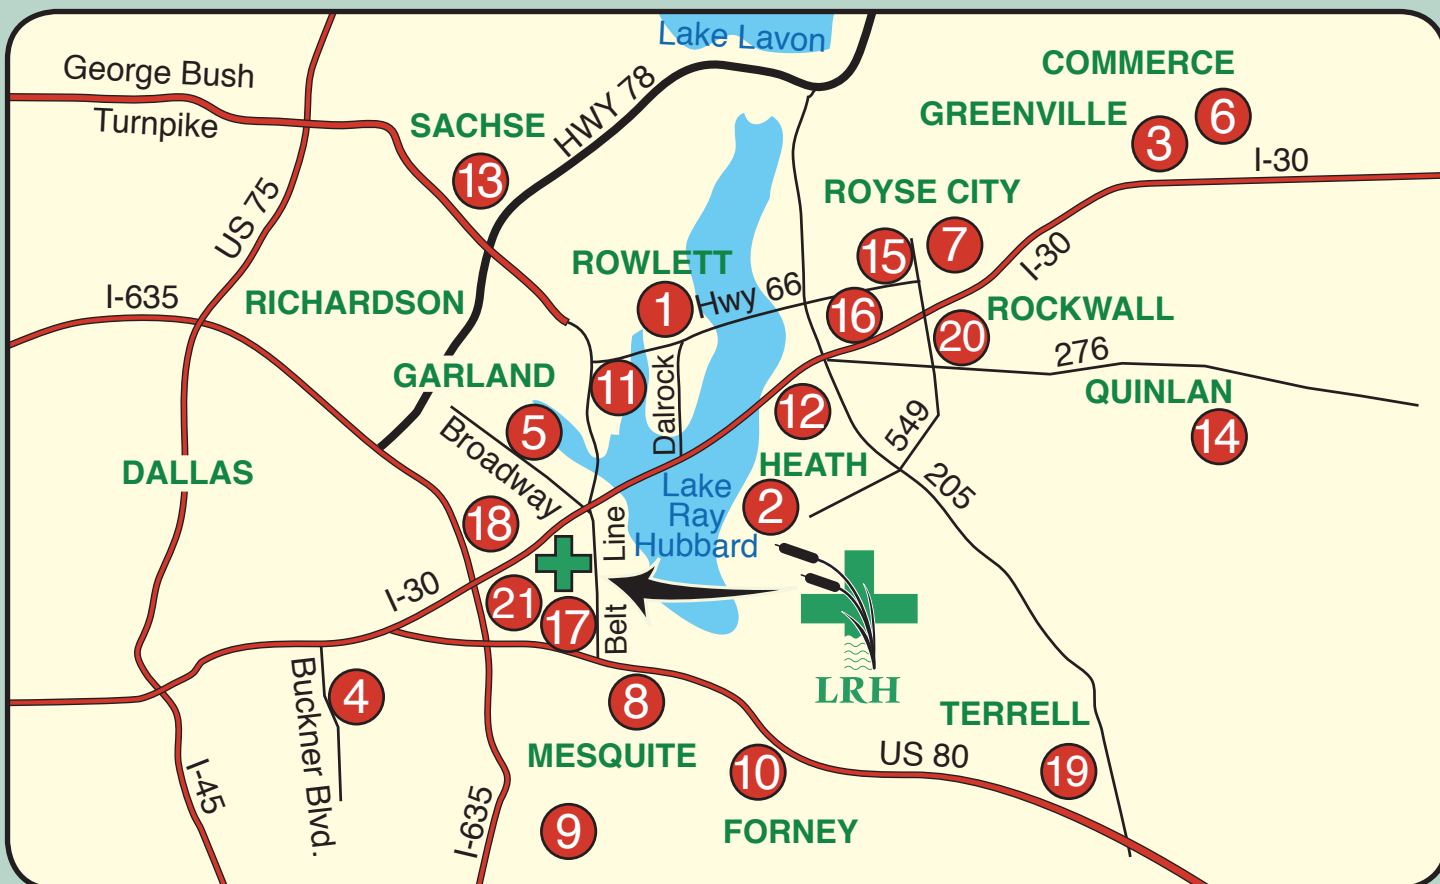

**Lake Ray Hubbard
Emergency Pet Care
Center**

Member Clinics

1 Animal Hospital of Rowlett 9501 Lakeview Parkway Rowlett • (972) 412-0101	9 Dallas County Veterinary Hospital 3475 South Beltline Road Mesquite • (972) 222-2101	17 South Mesquite Veterinary Hospital 615 Bryan Beltline Rd Mesquite • (972) 289-0681
2 Animal Hospital of Heath 209 Laurence Heath • (972) 772-0040	10 Forney Animal Clinic 202 E Hwy 80 Forney • (972) 564-1015	18 Summit Animal Hospital 1900 Oates, Suite 168 Mesquite • (972) 270-7127
3 Animal Medical Center 4307 Ridgecrest Greenville • (903) 454-9191	11 Four Paws Animal Clinic 3528 Lakeview Parkway Rowlett • (972) 475-7696	19 Terrell Veterinary Center 109 North Hwy. 205 Terrell • (972) 563-7676
4 Buckner Animal Clinic 2730 South Buckner Dallas • (214) 388-4889	12 Lakeside Veterinary Clinic 801 East I-30 Rockwall • (972) 771-0504	20 Timbercreek Animal Hospital 2754 Hwy 276 • Suite 100 Rockwall • (972) 722-1644
5 Club Hill Animal Hospital 3339 Broadway Garland • (972) 271-4426	13 Murphy Road Animal Hospital 6114 Murphy Road Sachse • (972) 496-4126	21 Town East Galloway Animal Clinic 2860 North Galloway Mesquite • (972) 613-9871
6 Commerce Veterinary Clinic Hwy 224 Commerce • (903) 886-7941	14 Quinlan Animal Clinic 1000 Hwy 276 E Quinlan • (903) 356-3156	
7 Country Friends Veterinary Clinic 6961 I-30 W Royse City • (972) 636-9562	15 Rockwall County Vet Clinic 2897 State Hwy 66 Rockwall • (972) 771-9422	
8 Creek Crossing Animal Clinic 1935 Faithon P. Lucas Mesquite • (972) 222-5557	16 Rockwall Veterinary Hospital 2001 South Goliad Rockwall • (972) 771-9803	

**Lake Ray Hubbard
Emergency Pet Care Center**

4651 Belt Line
Dallas, Texas 75150 • 972.226.3377
www.emergencypet.com